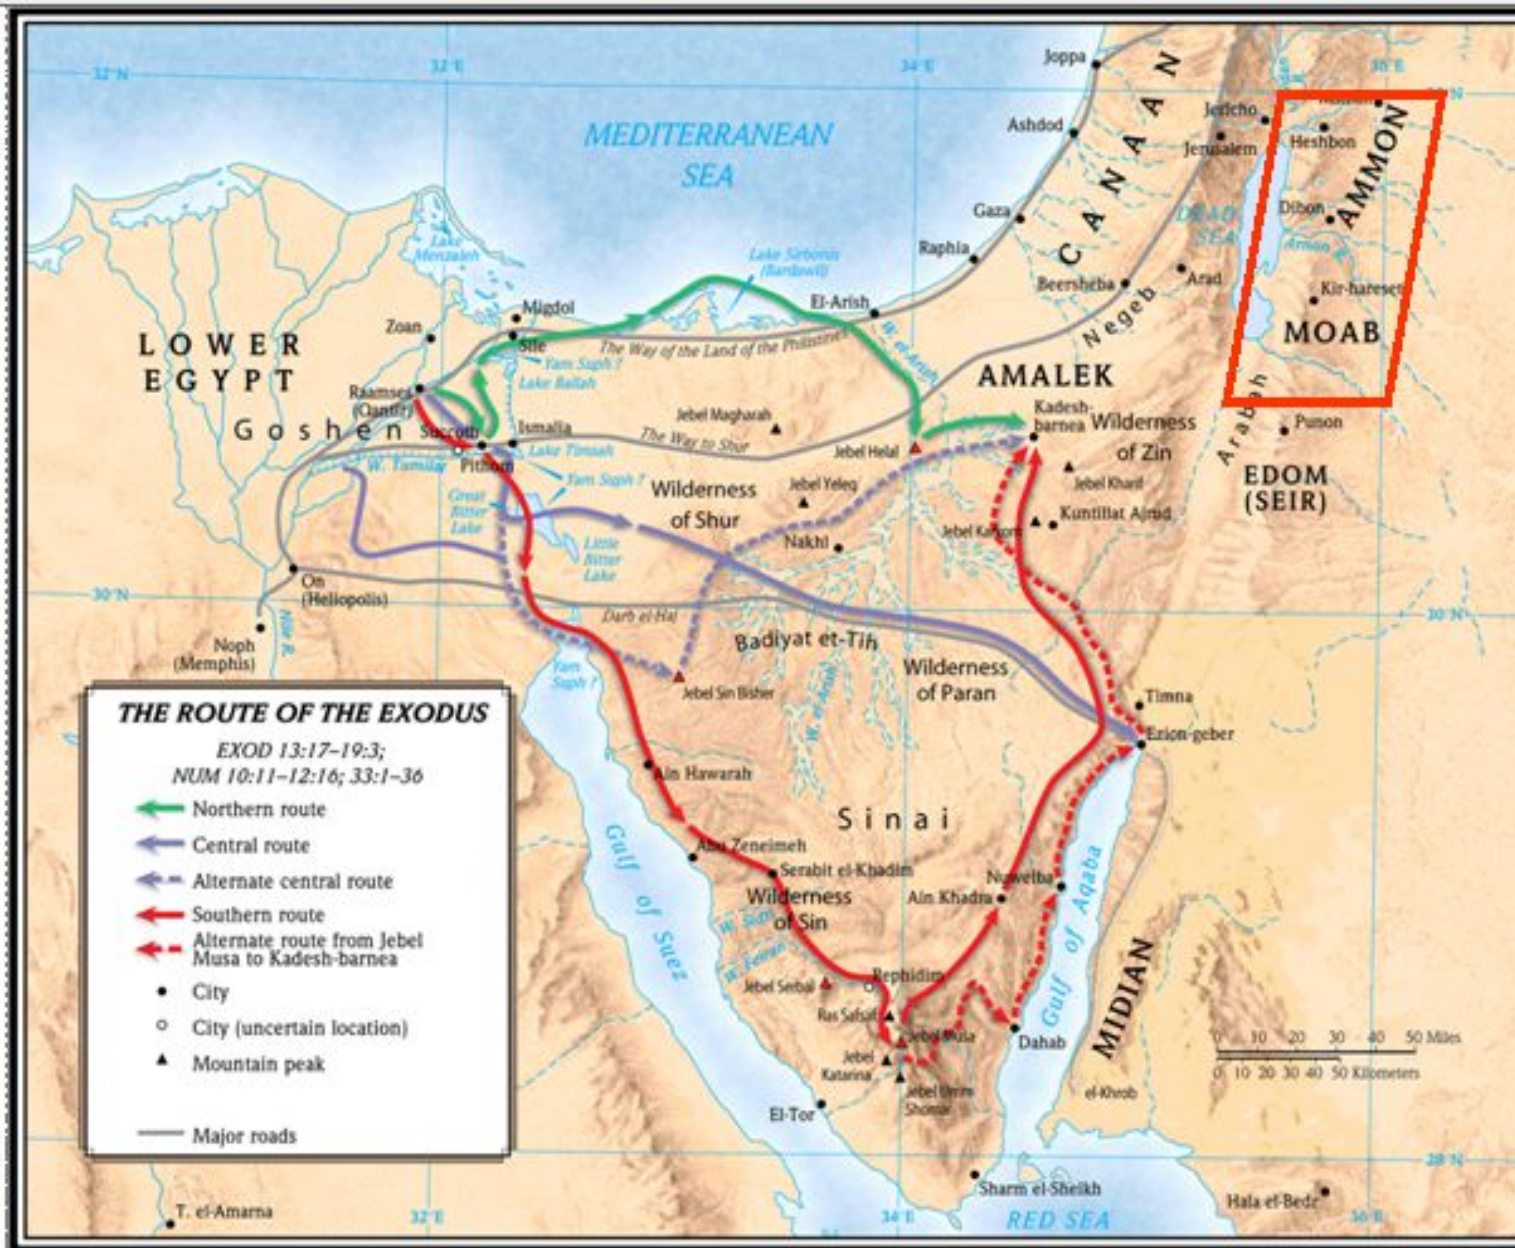

# THE PLACE OF SAFETY DURING THE GREAT TRIBULATION PERIOD, THE WILDERNESS

Isaiah 35:1-16 , Jeremiah 30:23-24,31:1-2 Micah 7:14-15 Revelations 12:6,12-17

1290 days before the End: Sacrifices Stopped by the Abomination that make it desolate (Mt 24:15,Dn 12:11)

1260 days before the End: G.T Period 30 days Fleeing Period Time (+15\*)

Signs Before Christ Returns	After Christ Returns The Evidence
The Rise of Sodom and Gomorrah/ New World Order 10 (2Pe 17:20-21,2Pe 2:44,7c,21:8-17)	The Beast and the False Prophet in a Lake of Fire Tormented just outside of Jerusalem (2Pe 2:1, Rev 18:20)
Temple Rebuilt / Animal Sacrifices restored (1010 days) (2Pe 2:12,1,21,21:12,12:1,1-9)	God / Priest of God Israel rules from Jerusalem (1Pe 1:17,Rev 1:20-27,2:18-19, Rev 19:17-21)
The Chosen Flee to the Wilderness (Rev 12:6,21-10,20:2,10, 2c 12:18-20)	True Israel Gathered to Israel thru The Wilderness (2Pe 2:12,Rev 2:14, Rev 3:8)
The Great Tribulation Period 3 1/2 years (Rev 11:1-3,12:6,13:2,20:2-7,12:12,17)	The Bonding of Israel to the covenant (2Pe 2:12,Rev 7:1-4)
At the 7th trump of the 1st Resurr action & The Kingdom of God (Rev 11:12,12:10-14,13:10-12,21:27,1Th 4:13-17,2c 21:12)	Marriage of The Lamb and of The Land (Rev 12:10-10,2c 12:1-1,12:10,13:1-1,Rev 19:9,12:2, 2Pe 2:7,2c 24:2)

HEAD OF GOLD  
 KINGDOM OF BABYLON

CHEST & ARMS OF SILVER  
 KINGDOM OF MEDIA & PERSIA

BELLY & THIGHS OF BRONZE  
 KINGDOM OF ANCIENT GREECE

LEGS OF IRON  
 KINGDOM OF ANCIENT ROME

FEET OF IRON & CLAY  
 KINGDOM OF WESTERN EUROPE

CRUSHING ROCK  
 KINGDOM OF GOD

The Times of the tiles  
 Luke 21:23-24 / G  
 (The Sons of J)

**DANIEL 2**  
 FIGURE OF A MAN